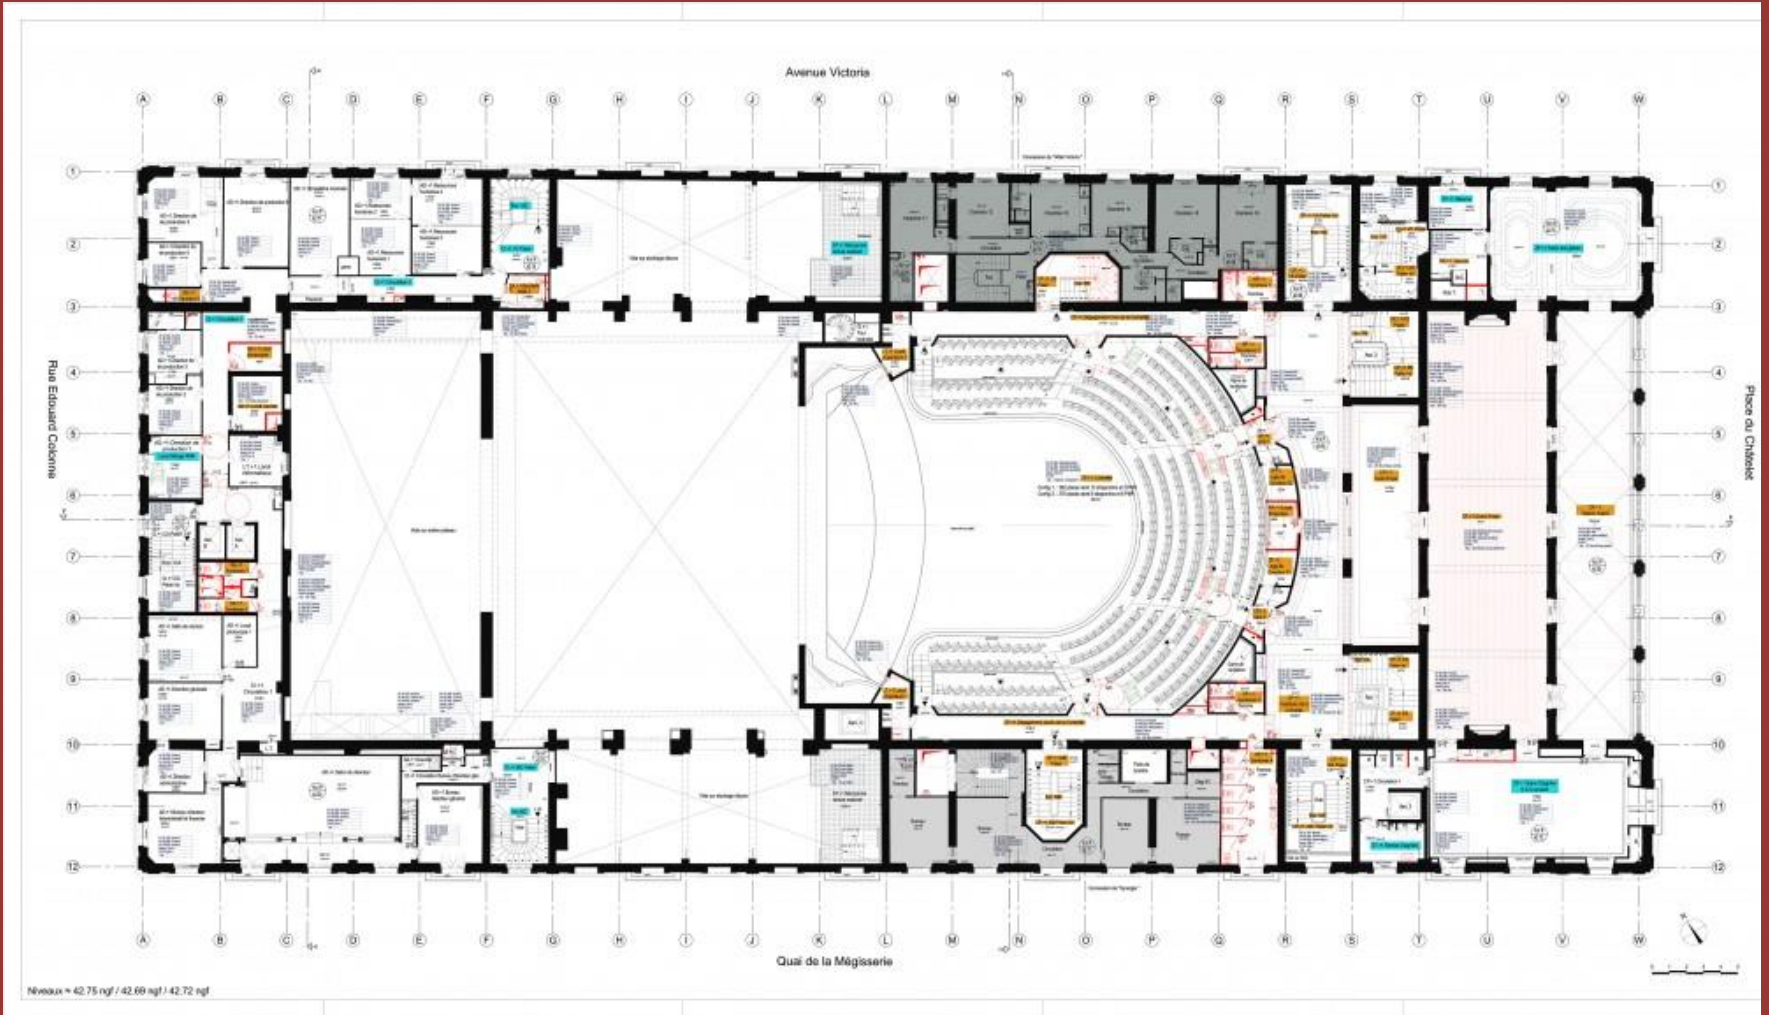

# **Le Festspielhaus de Bayreuth**

**Un théâtre lyrique  
révolutionnaire ?**

An aerial photograph of the Festspielhaus Bayreuth, a large, ornate brick building with a prominent arched window and a dark roof. The building is surrounded by lush green trees and a well-maintained lawn. In the background, other buildings and a residential area are visible. The text "Festspielhaus Bayreuth" is overlaid in the top right corner.

Festspielhaus Bayreuth

NÜRNBERGLUFTBILD

# Paris - Théâtre du Chatelet

**COUPE LONGITUDINALE**

Bayreuth

Le Chatelet

Salle

Scène

Bayreuth.  
Festspielhaus-  
Orchester  
mit  
Siegfried Wagner  
als Dirigent.

Disposition de l'orchestre.