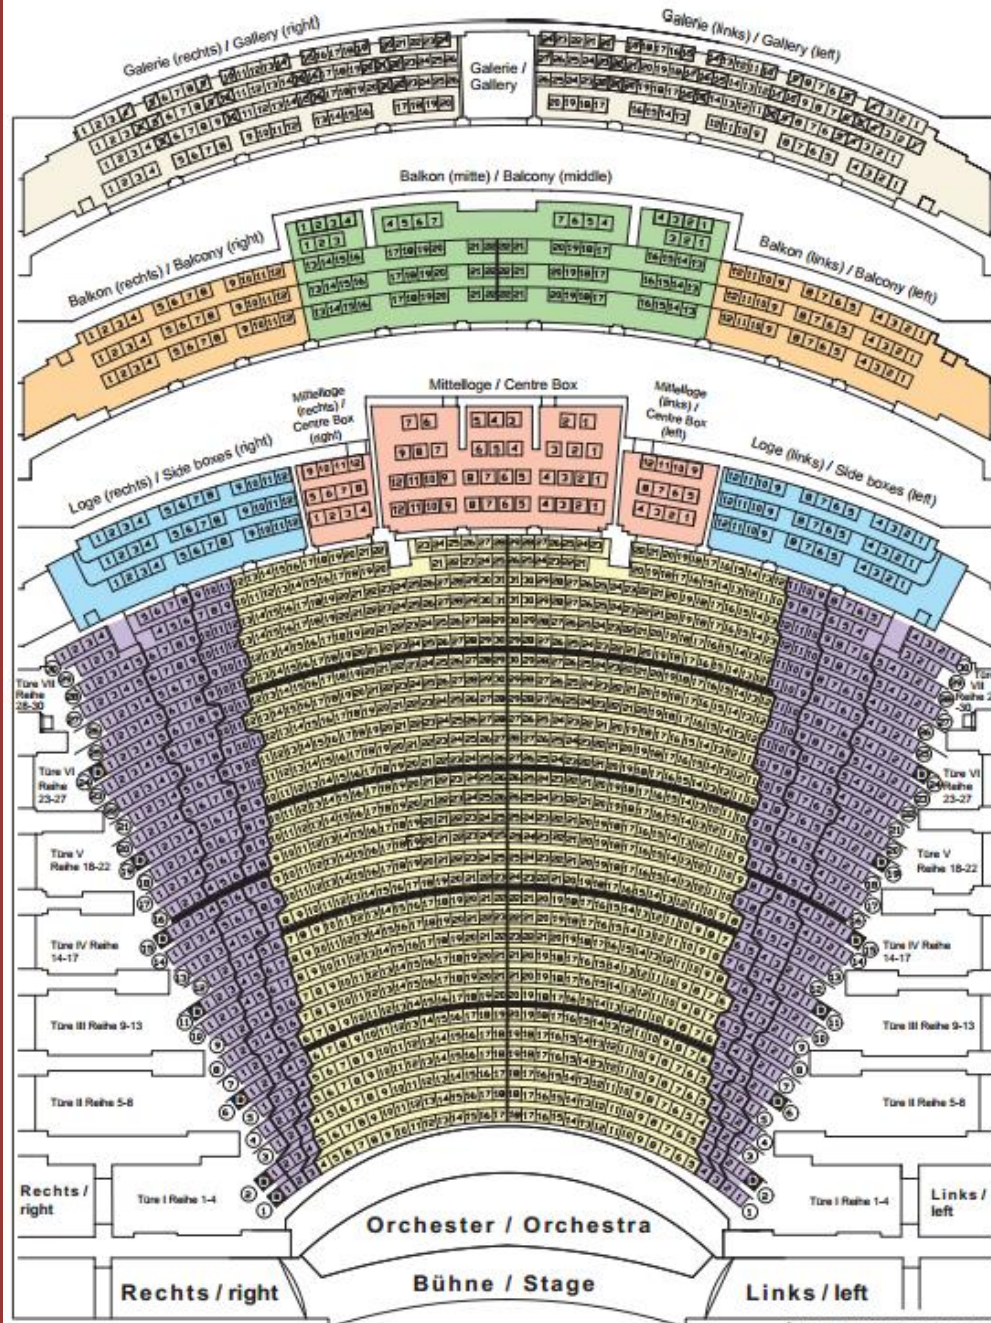

# **Le Festspielhaus de Bayreuth**

**Un théâtre lyrique  
révolutionnaire ?**

An aerial photograph of the Festspielhaus Bayreuth, a large, ornate brick building with a prominent arched window and a dark roof. The building is surrounded by lush green trees and a well-maintained lawn. In the background, other buildings and a residential area are visible. The text "Festspielhaus Bayreuth" is overlaid in the top right corner.

# Paris - Théâtre du Chatelet

# Paris - Théâtre du Chatelet

**COUPE LONGITUDINALE**

Bayreuth

Le Chatelet

Salle

Scène

Bayreuth.  
Festspielhaus-  
Orchester  
mit  
Siegfried Wagner  
als Dirigent.

Disposition de l'orchestre.

# Opéra Royal du Château de Versailles

Bayreuth

Théâtre du Chatelet