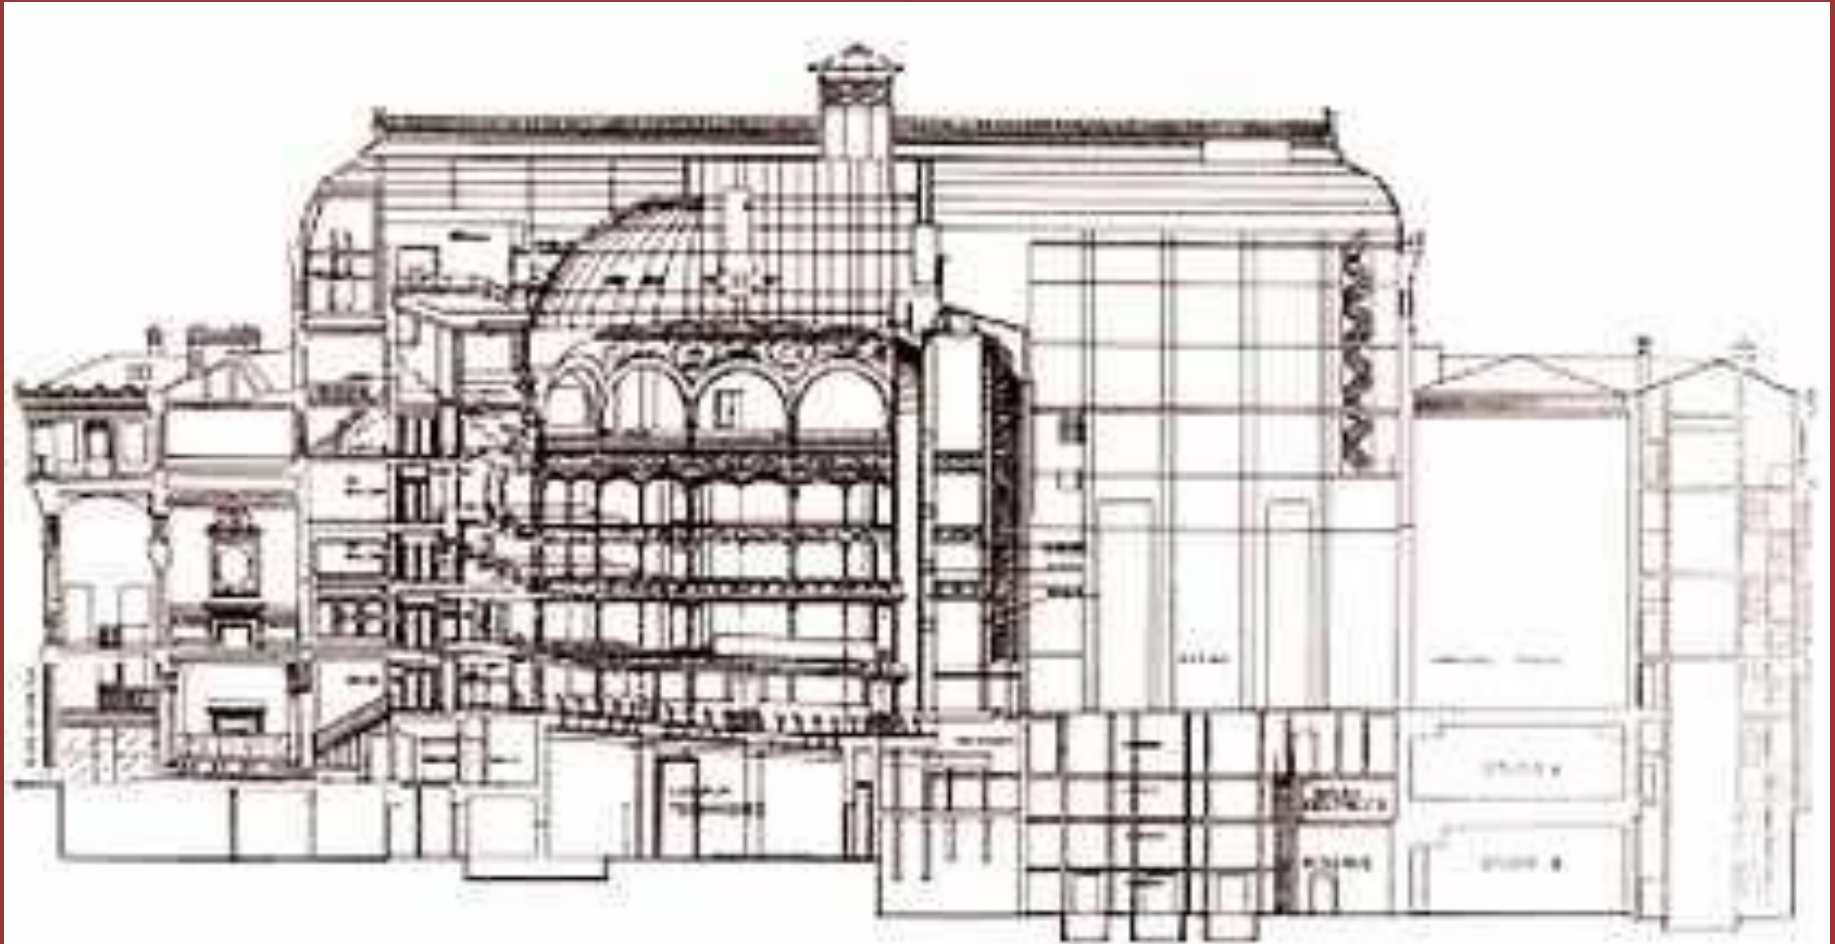

# **Le Festspielhaus de Bayreuth**

**Un théâtre lyrique  
révolutionnaire ?**

An aerial photograph of the Festspielhaus Bayreuth, a large, ornate brick building with a prominent arched window and a dark roof. The building is surrounded by lush green trees and a well-maintained lawn. In the background, other buildings and a residential area are visible. The text "Festspielhaus Bayreuth" is overlaid in the top right corner.

Festspielhaus Bayreuth

NÜRNBERGLUFTBILD

# Paris - Théâtre du Chatelet

**COUPE LONGITUDINALE**

Bayreuth

Le Chatelet

Salle

Scène

Bayreuth.  
Festspielhaus-  
Orchester  
mit  
Siegfried Wagner  
als Dirigent.

Disposition de l'orchestre.