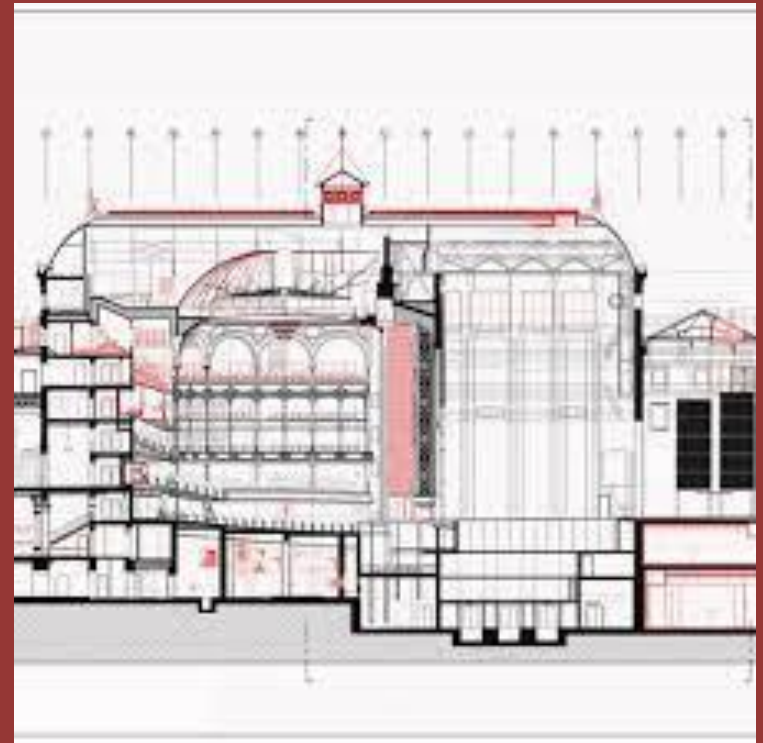

# **Le Festspielhaus de Bayreuth**

**Un théâtre lyrique  
révolutionnaire ?**

An aerial photograph of the Festspielhaus Bayreuth, a large, ornate brick building with a prominent arched window and a dark roof. The building is surrounded by lush green trees and a well-maintained lawn. In the background, other buildings and a residential area are visible. The text "Festspielhaus Bayreuth" is overlaid in the top right corner.

Festspielhaus Bayreuth

NÜRNBERGLUFTBILD

# Paris - Théâtre du Chatelet

**COUPE LONGITUDINALE**

Bayreuth

Le Chatelet

Salle

Scène

Bayreuth.  
Festspielhaus-  
Orchester  
mit  
Siegfried Wagner  
als Dirigent.

Disposition de l'orchestre.